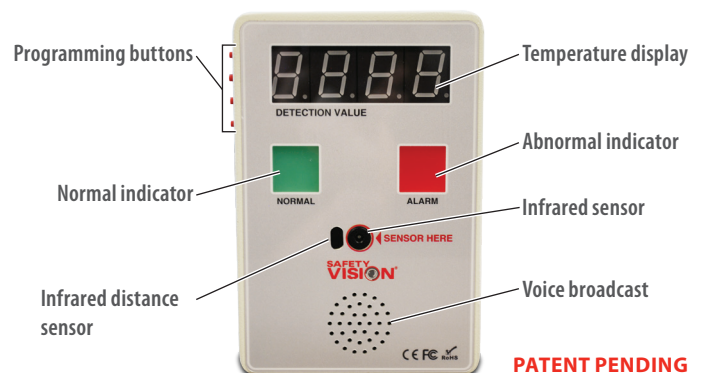

# IR THERMOMETER

## CONTACT FREE THERMOMETER WITH AUDIO ALERTS

Using a high-precision temperature measurement sensor imported from Belgium, Safety Vision's IR thermometer measures the human body surface temperature without any contact. When an abnormal body temperature is detected, an audible voice warning will occur. This can be used as a stand-alone product or integrate with walk-through metal detectors, doors, intelligent access control systems, and more.

## Features

- **No contact temperature measurement:** The detector measures forehead or palm of your hand temperatures and is accurate up to 3in (76.2mm) away.
- **Voice Alarm:** After passing the detector, an audible voice will state "Your temperature is normal" for a normal body temperature or "Please check again" for an abnormal body temperature.
- **False Alarm Prevention:** Using advanced STM technology, the possibility of false alarms is prevented.
- **Easy to use:** Complete plug-and-play, do-it-yourself installation. The device is standalone and does not have to interface with any other products.

## Interface

- **Temperature display:** The digital display shows real-time temperature value.
- **Normal indicator:** The green light is on when the temperature is within the range of 95° F ~ 100.4° F (35° C ~ 38° C).
- **Abnormal indicator:** The red light is on when the temperature is not within the range of 95° F ~ 100.4° F (35° C ~ 38° C).
- **Infrared sensor:** Detects the body temperature when forehead or palm of your hand is within 3in (76.2mm) of the sensor.
- **Voice broadcast:** A verbal alarm sounds when temperature is normal ("normal temperature") or abnormal ("please check again").