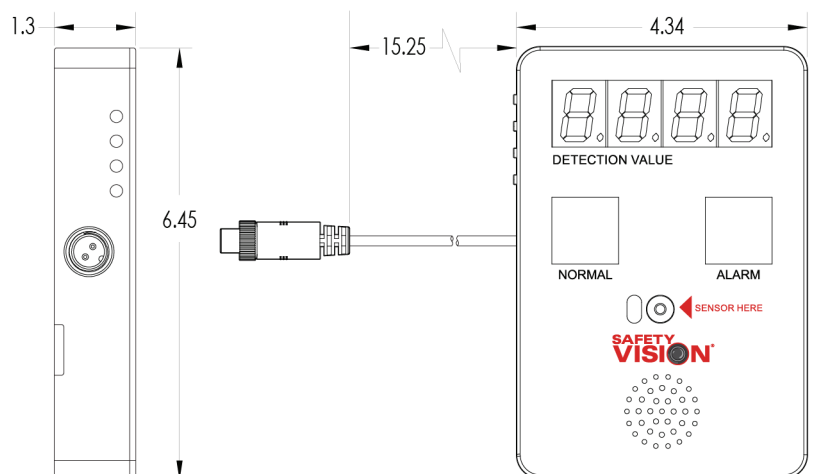

PART NUMBER

SV-IR-THRM

6100 W. Sam Houston Pkwy. N.
Houston, TX 77041

**SAFETY
VISION**®

800.880.8855
www.safetyvision.com